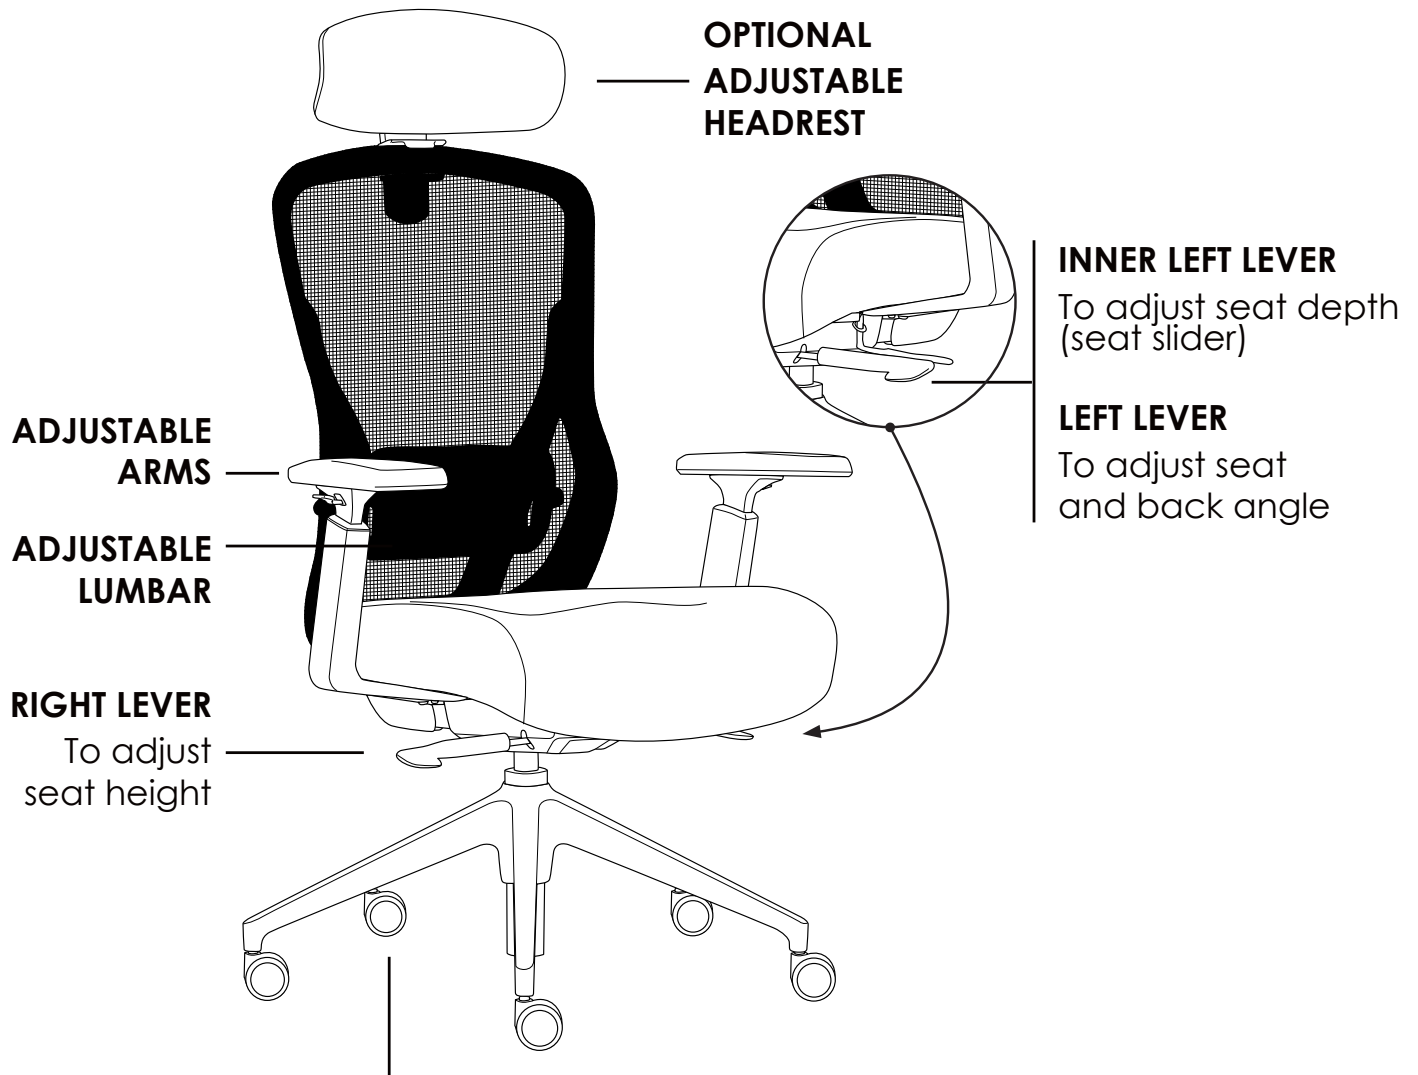

**MITZ**

» **INSTRUCTIONS OF USE**

✘ Do not use as a step ladder

**INDOOR USE ONLY**

**645MM HIGH ARCH BASE WITH CASTORS**

Use soft tyred castors for tiles  
Use hard tyred castors for carpet

- » Vacuum regular
- » Regularly adjust mechanism angle
- » Regularly adjust gas height
- » All warranty claims to be forwarded to place of purchase
- » Warranty covers components and workmanship only
- » Damage or wear and tear not covered by warranty
- » Misuse or abuse will not be covered under warranty